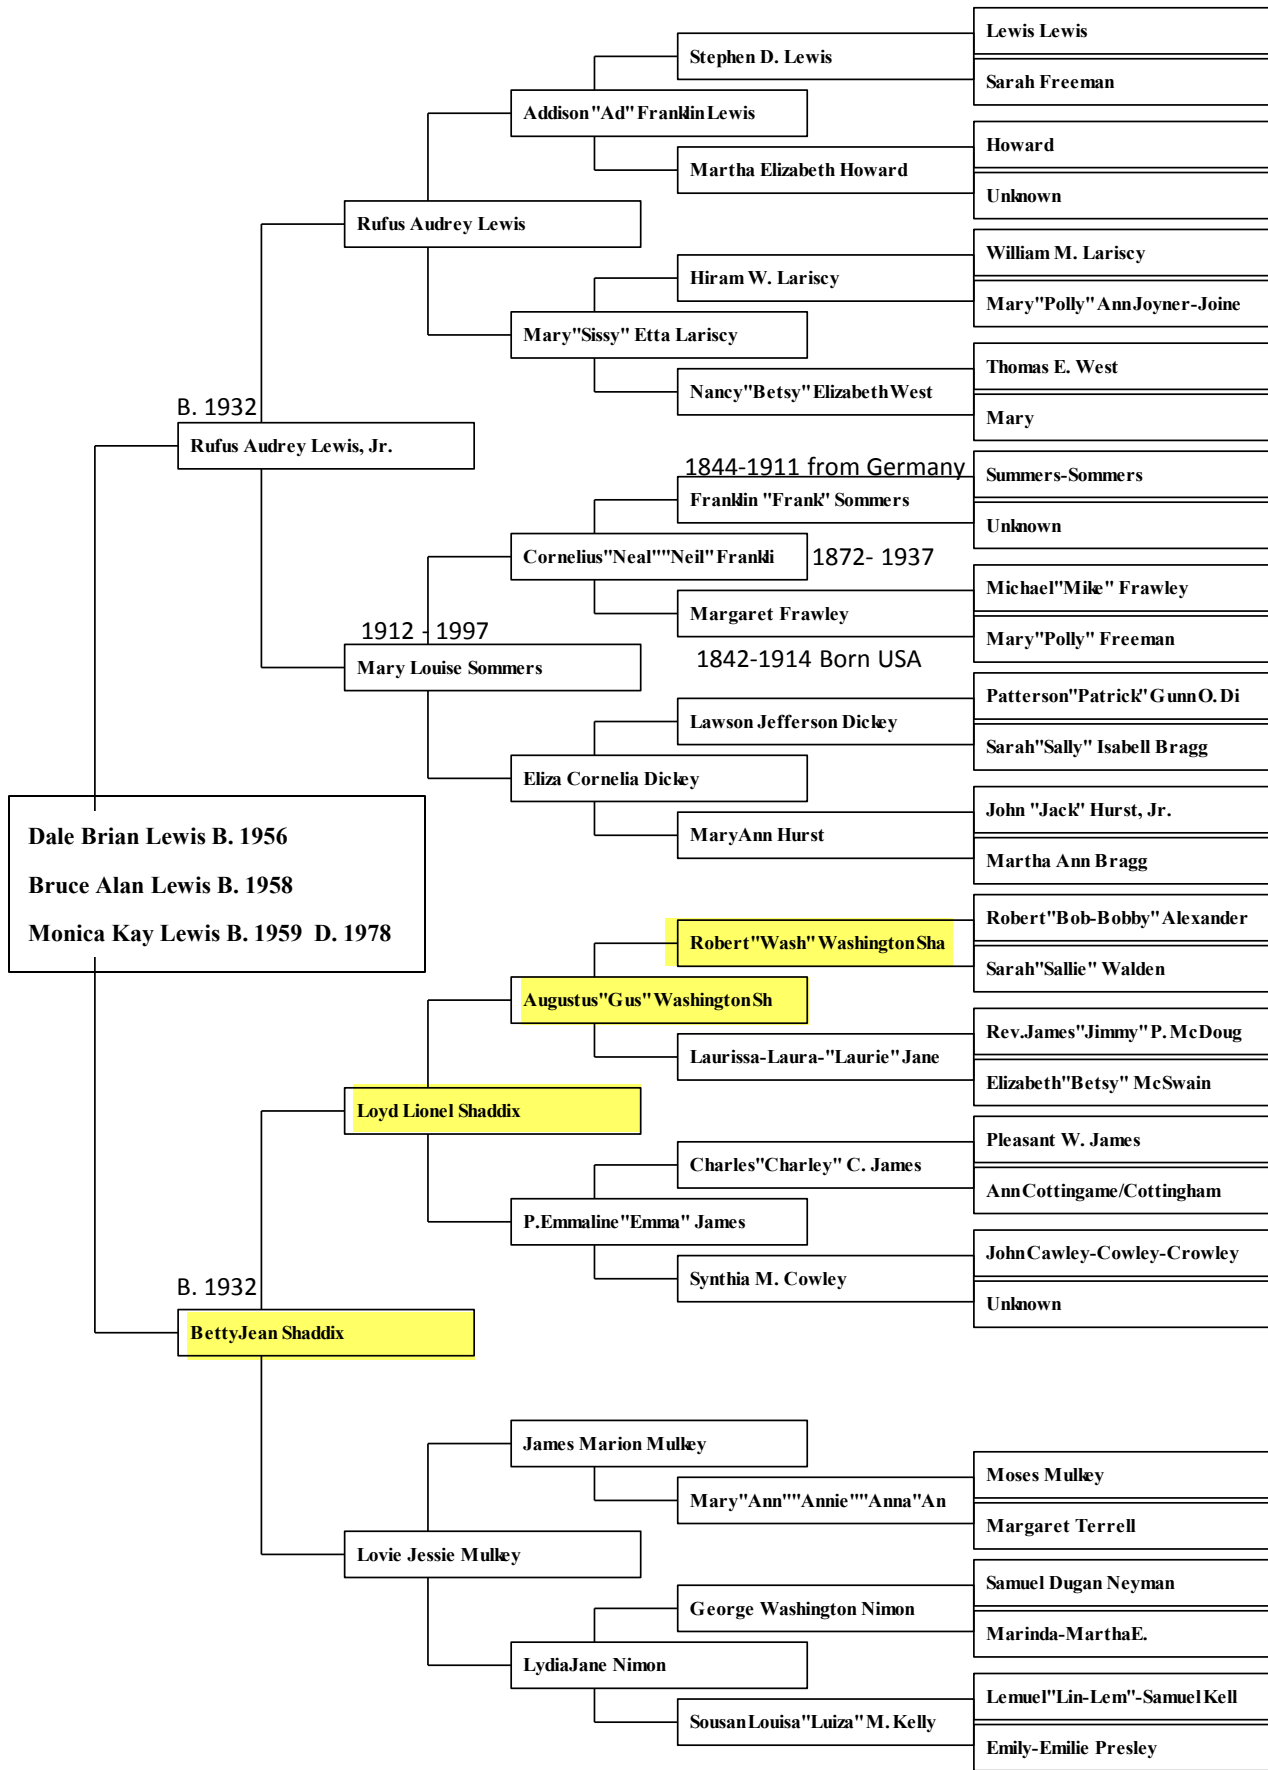

The couple had 9 children, with 6 surviving to adulthood. In the photo to the right, the small child standing beside the baby is thought to be **Loyd Lionel Shaddix**, born in 1900, father of **Betty Jean Shaddix Lewis**.

In 1913, six years after Emma's passing, Gus (age 46) married **Nora Flanagan**, (age 31) a native of Athens, AL. They had 4 children, born from 1917 to 1923. All four lived to adulthood. See page 4 for details.

Gus Shaddix and Nora Flanagan Abt 1926

Loyd Lionel Shaddix

Loyd, Dessie and Marshal Shaddix

Loyd, Dessie and Mary Glass

L. B. Shaddix and Father Loyd Shaddix

Gus Shaddix and Emma James Family

Husband & Wife	Born	Died	Years
Augustus Washington Shaddix	11/17/1867	3/4/1932	67.03
P. Emmaline James	1/5/1868	5/1/1907	40.32
Children	Born	Died	Years
William Augustus Shadix	5/31/1888	8/25/1920	34.06
Benjamin T. Shadix	5/24/1889	12/16/1902	15.35
Charles Messer Shadix	3/15/1891	5/26/1957	67.60
Dessie Emmaline Shaddix	3/11/1893	6/26/1963	71.67
Bettie Shadix	8/30/1895	4/14/1896	0.12
Marshal Simeon Shadix	1/15/1897	11/12/1956	60.90
Synthia Shadix	9/7/1899	9/12/1899	0.01
Loyd Lionel Shaddix	7/22/1900	7/25/1966	66.01
John Lewis Shadix	5/10/1903	12/29/1923	20.64

Shaddix Ancestors of Dale, Bruce and Monica Lewis

Gus Shaddix and Nora Flanagan Family

Husband & Wife	Born	Died	Years
Augustus Washington Shaddix	11/17/1867	3/4/1932	67.03
Nora Magdalene Flanagan	9/11/1882	12/2/1969	89.60