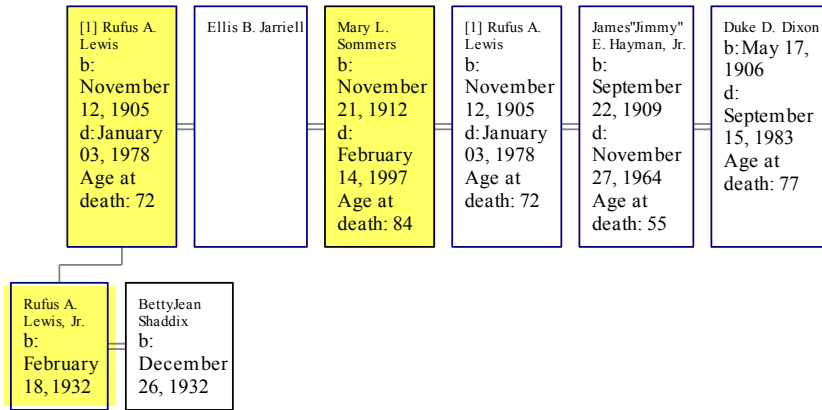

* Note: There are date inconsistencies in the Census / Grave Marker records for Sarah Dickey and Lawson P. Dickey.

Descendants of Eliza Dickey and Cornelius Sommers

Eliza C.
Dickey
b: March
26, 1884
d: October
06, 1967
Age at
death: 83

Cornelius
Sommers
b:
November
25, 1872
d: August
14, 1937
Age at
death: 64

Descendants of Mary Louise Sommers

Descendants of Loyd Jefferson Sommers

Descendants of James "Jake" Romey Sommer:

Lawson Patrick Dickey and Maude Gertrude Anderson