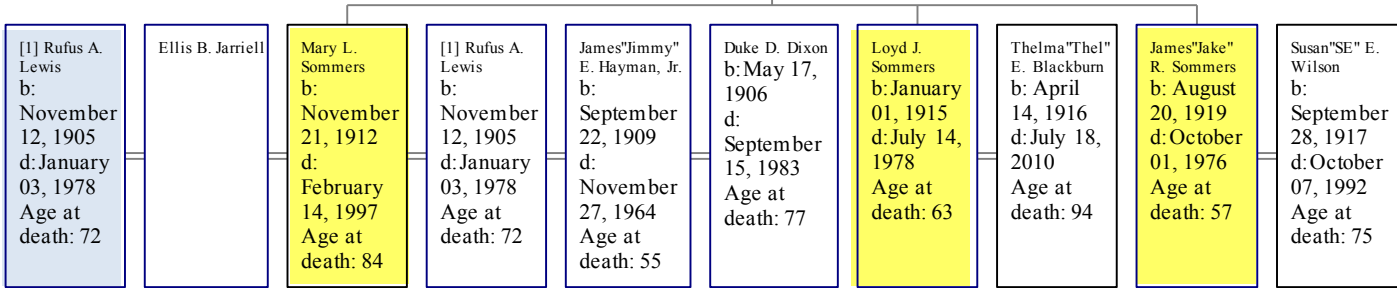

* Note: There are date inconsistencies in the Census / Grave Marker records for Sarah Dickey and Lawson P. Dickey.

Descendants of Eliza Dickey and Cornelius Sommers

Eliza C.
Dickey
b: March
26, 1884
d: October
06, 1967
Age at
death: 83

Cornelius
Sommers
b:
November
25, 1872
d: August
14, 1937
Age at
death: 64

Descendants of Mary Louise Sommers

Descendants of Loyd Jefferson Sommers

Descendants of James "Jake" Romey Sommer:

Lawson Patrick Dickey and Maude Gertrude Anderson