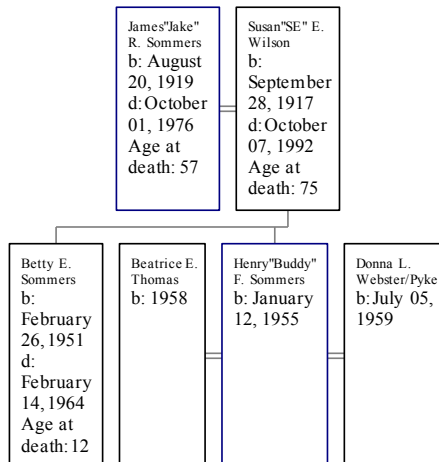

* Note: There are date inconsistencies in the Census / Grave Marker records for Sarah Dickey and Lawson P. Dickey.

Descendants of Eliza Dickey and Cornelius Sommers

Eliza C.
Dickey
b: March
26, 1884
d: October
06, 1967
Age at
death: 83

Cornelius
Sommers
b:
November
25, 1872
d: August
14, 1937
Age at
death: 64

Descendants of Mary Louise Sommers

Descendants of Loyd Jefferson Sommers

Descendants of James "Jake" Romey Sommer:

Lawson Patrick Dickey and Maude Gertrude Anderson

Lawson Dickey (brother of Eliza and Minnie)
3/17/1880 – 12/29/1954
and wife Maude Gertrude Anderson
11/28/1879 – 08/02/1967

Cornelius & Eliza Sommers

Eliza Dickey Sommers and Minnie Dickey Daughtry
with Great Grandchildren, About 1961