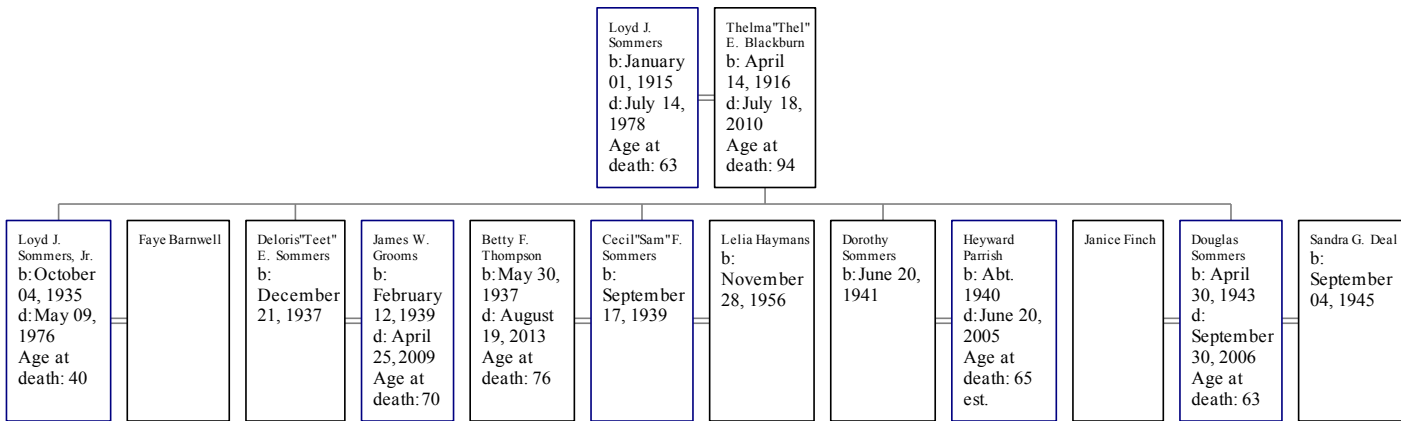

Descendants of Loyd Jefferson Sommers